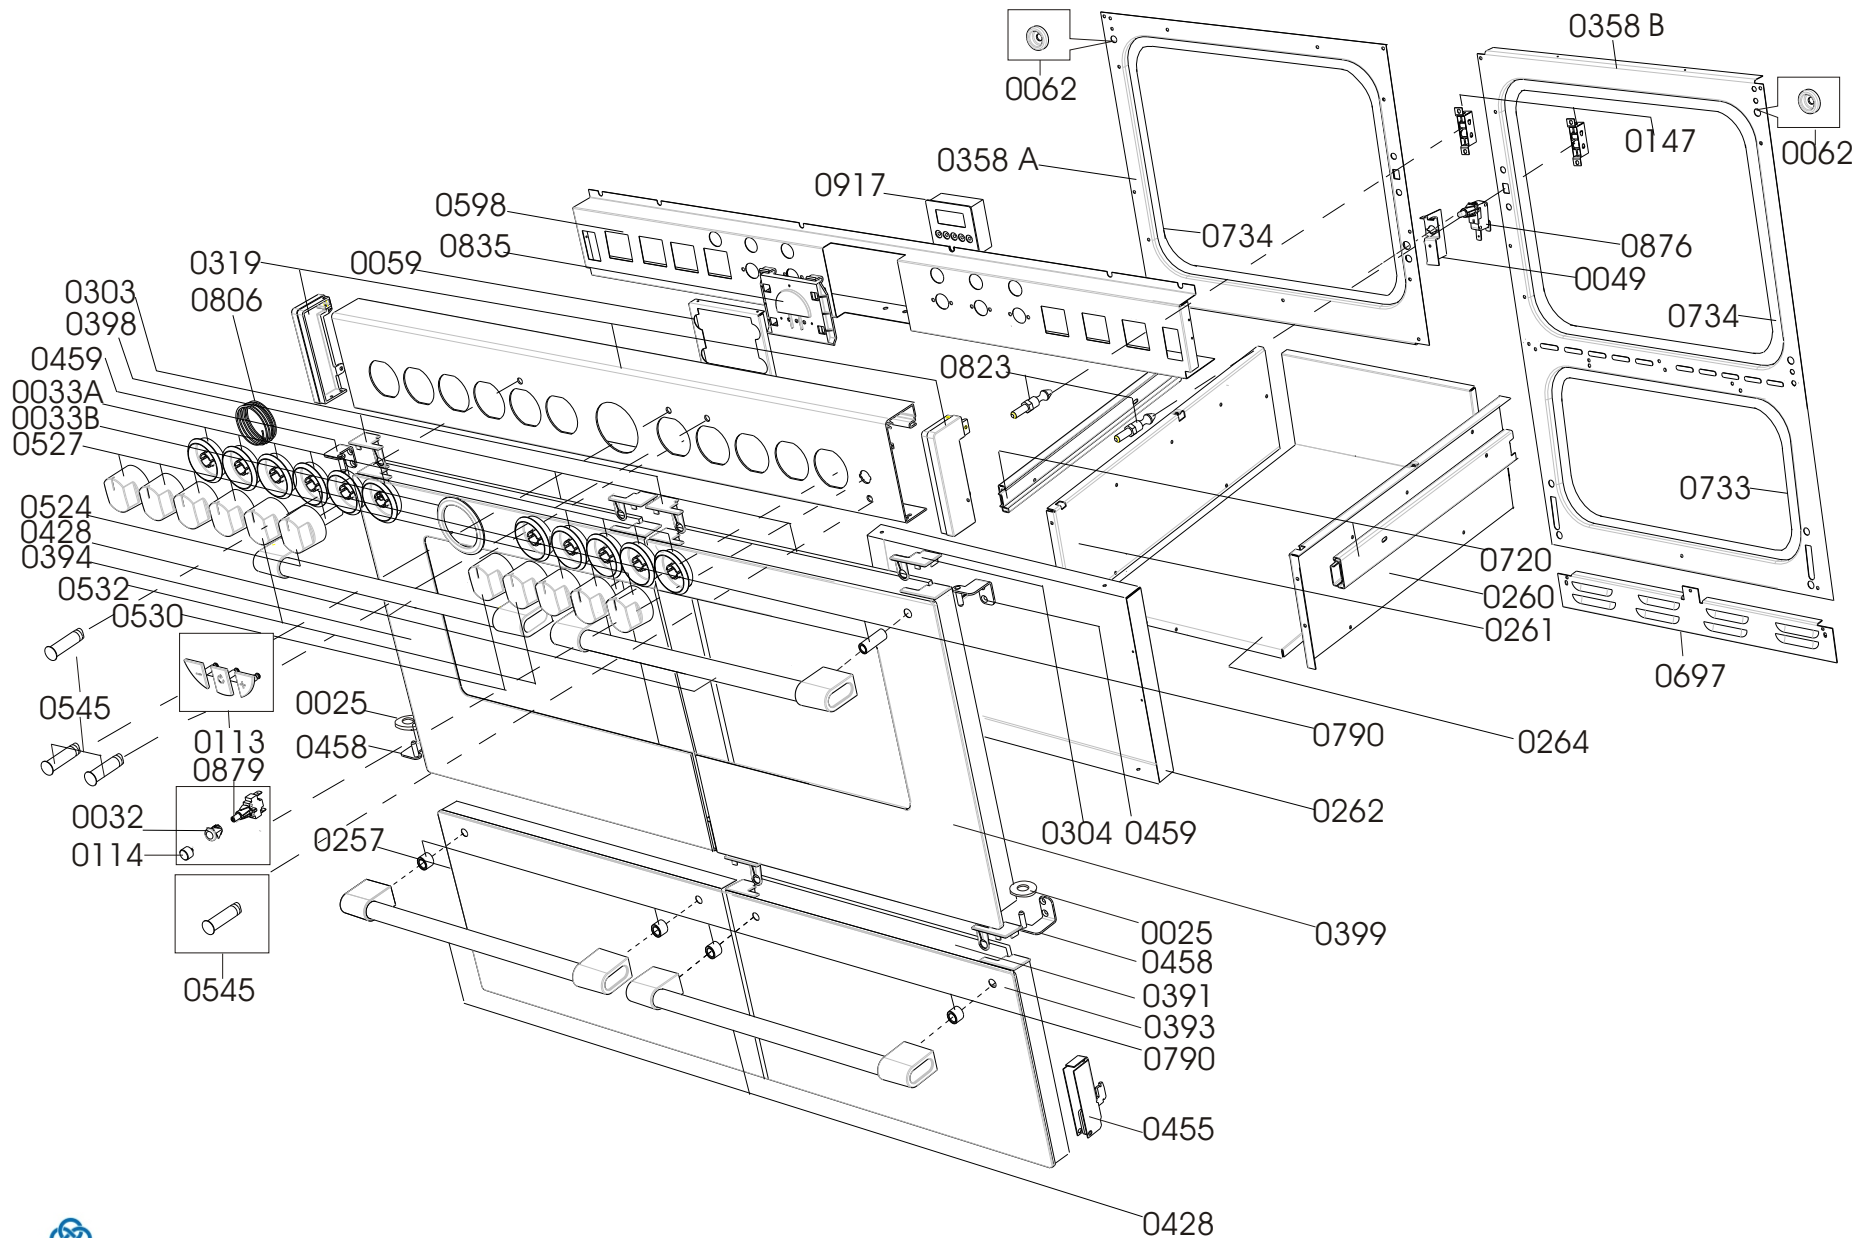

DUAL FUEL RANGE DOOR ASSEMBLY / DRAW/ FACIA ASSEMBLY.