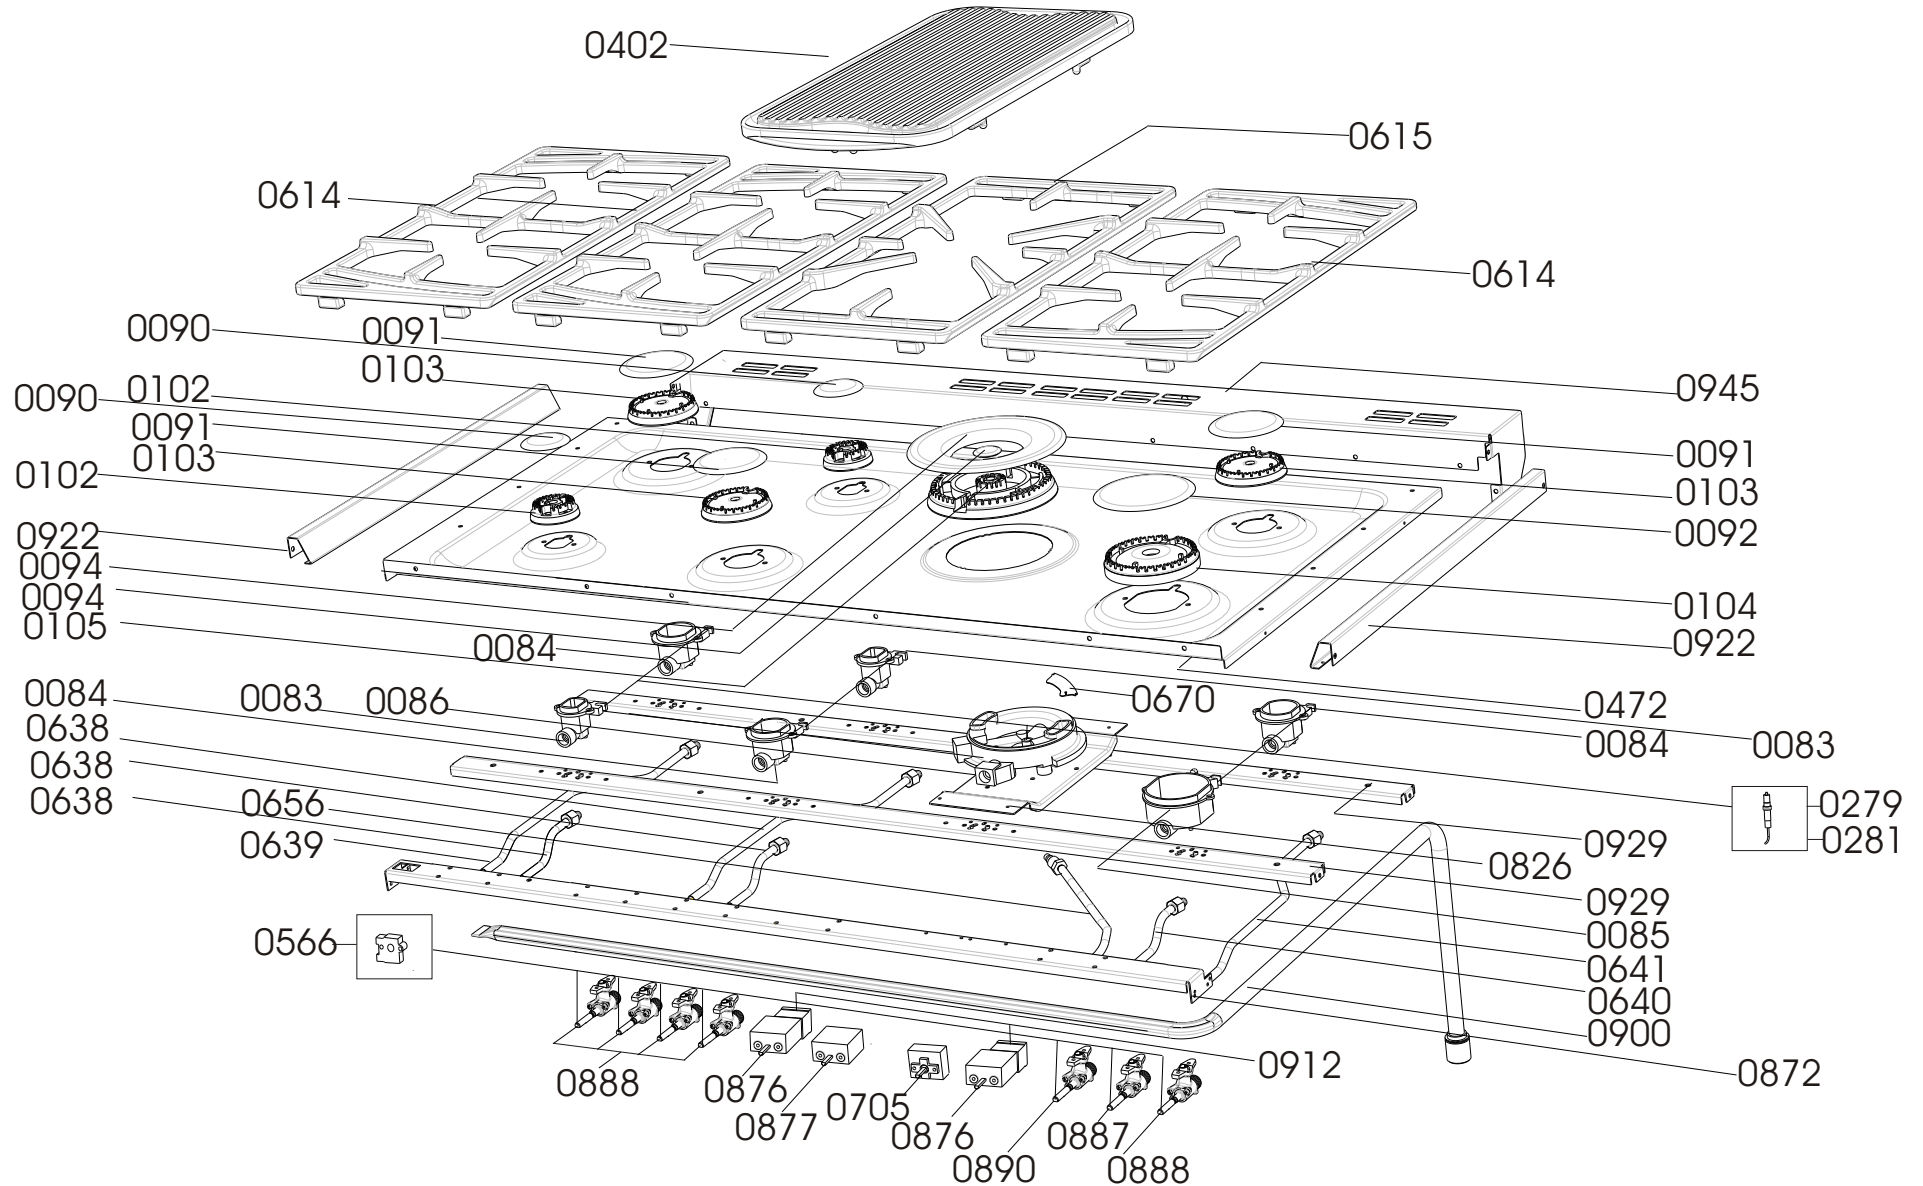

DUAL FUEL

RANGE

HOTPLATE ASSEMBLY